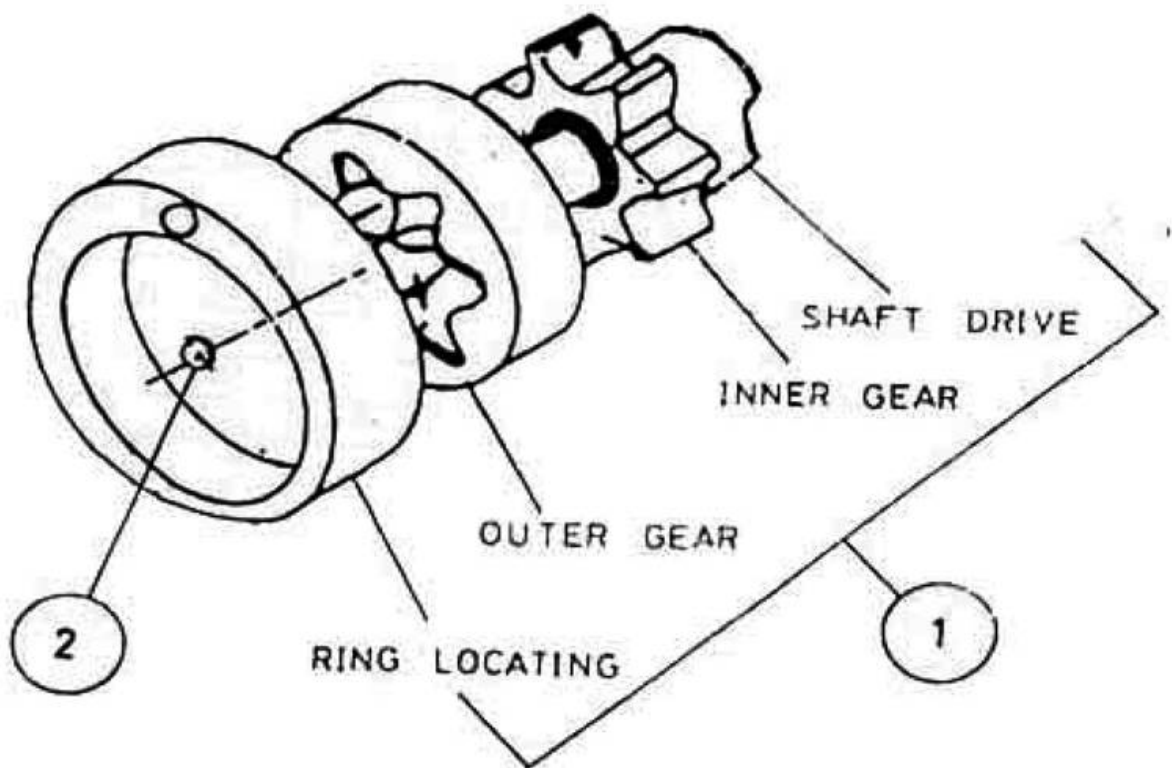

7. Assembly Oil Pump - Model 7 x 5 LUB

7. Assembly Oil Pump - Model 7 x 5 LUB

COMPRESSOR PARTS LIST						
ASSEMBLY NAME : ASSEMBLY OIL PUMP						
ASSEMBLY DRAWING : FIG-1E						
SR. NO.	DESCRIPTION	PART NO.	QTY	UNIT	LLUS NO.	RECOM. SPARES QTY.
1	ASSEMBLY OIL PUMP	3042 7140	1	NO.	1	1
2	SEAL OIL PUMP SHAFT	3779 6240	1	NO.	2	1